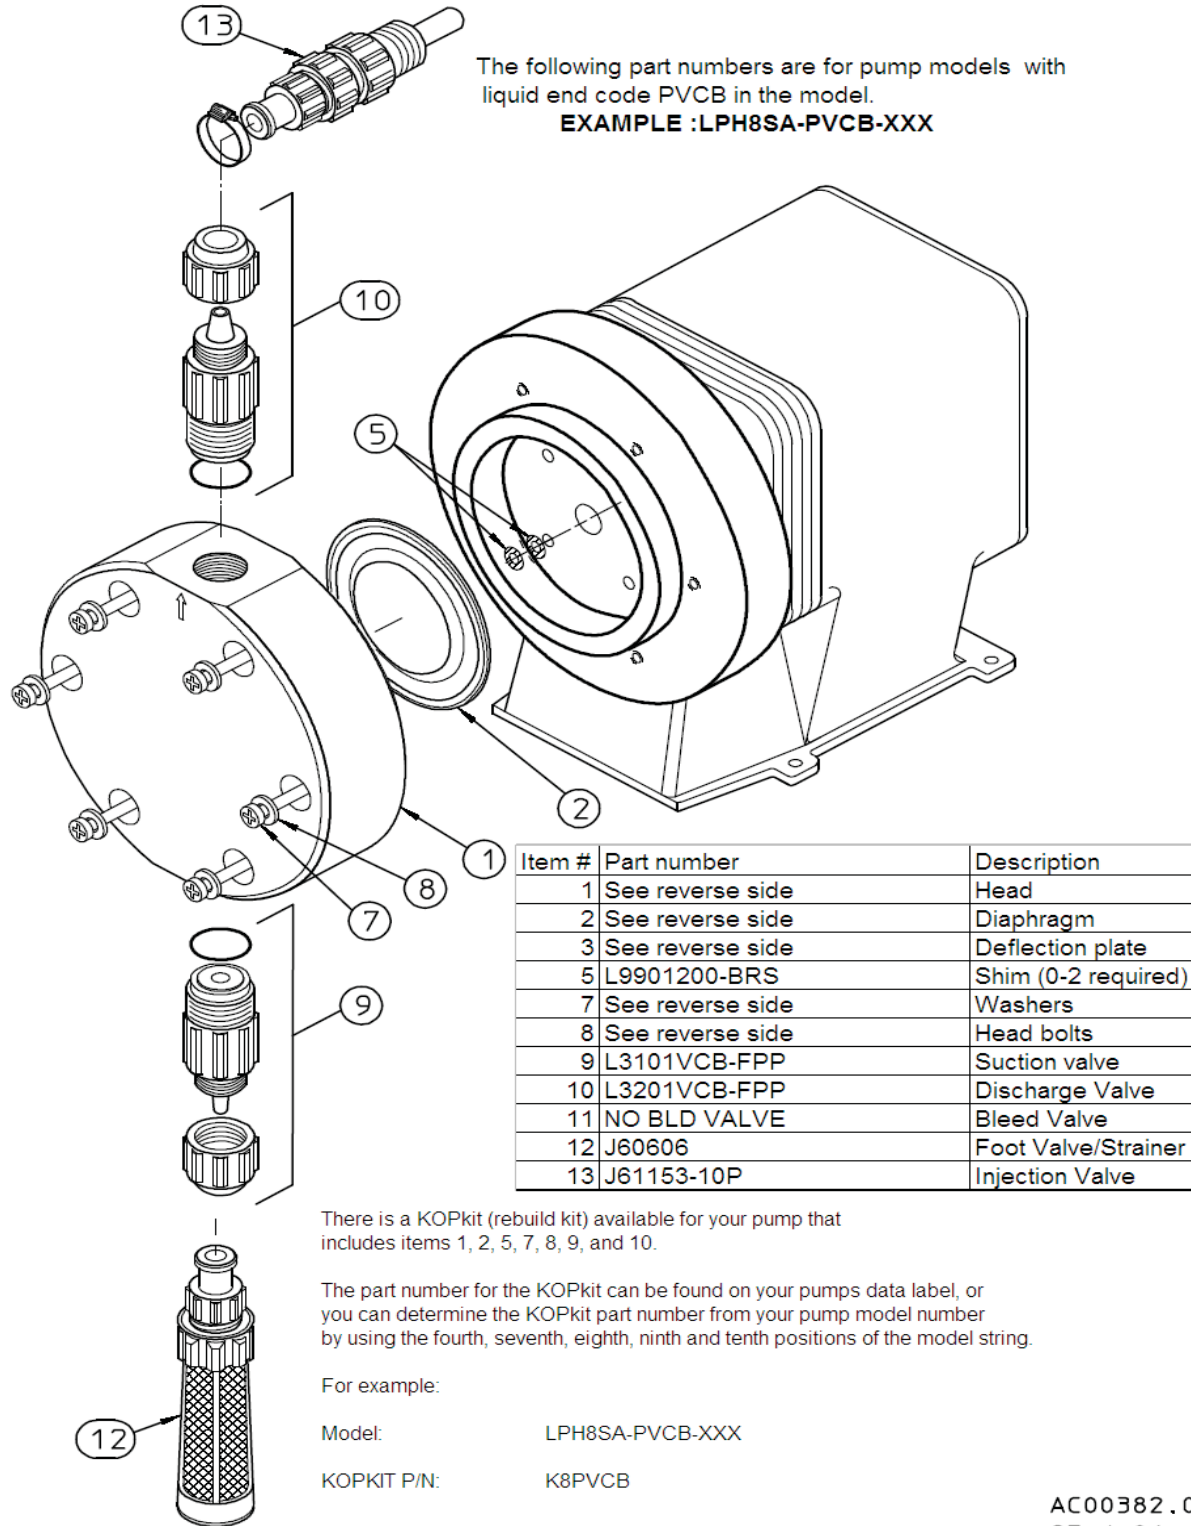

PVCB WET END PARTS

AC00382.001
 27-J-04
 1:3

PART NUMBER	QTY	DESCRIPTION
ITEM NO. 1: PUMP HEAD (PPL)		
L0200800-PPL	1	
ITEM NO. 2: DIAPHRAGM		
L0301600-THY	1	
ITEM NO. 3: DEFLECTION PLATE		
	0	NOT USED ON THESE MODELS
ITEM NO. 7 & 8: PUMP HEAD SCREWS AND WASHERS KIT (CONTAINS BOLTS AND WASHERS)		
L3900400-000	1	
REPLACEMENT FUSES		
L9707300-000	1	E-PLUS SERIES, AND E SERIES PUMPS WITH FUSE HOLDER
L9700700-250	1	SERIES MP PUMP (CIRCUIT BREAKER)